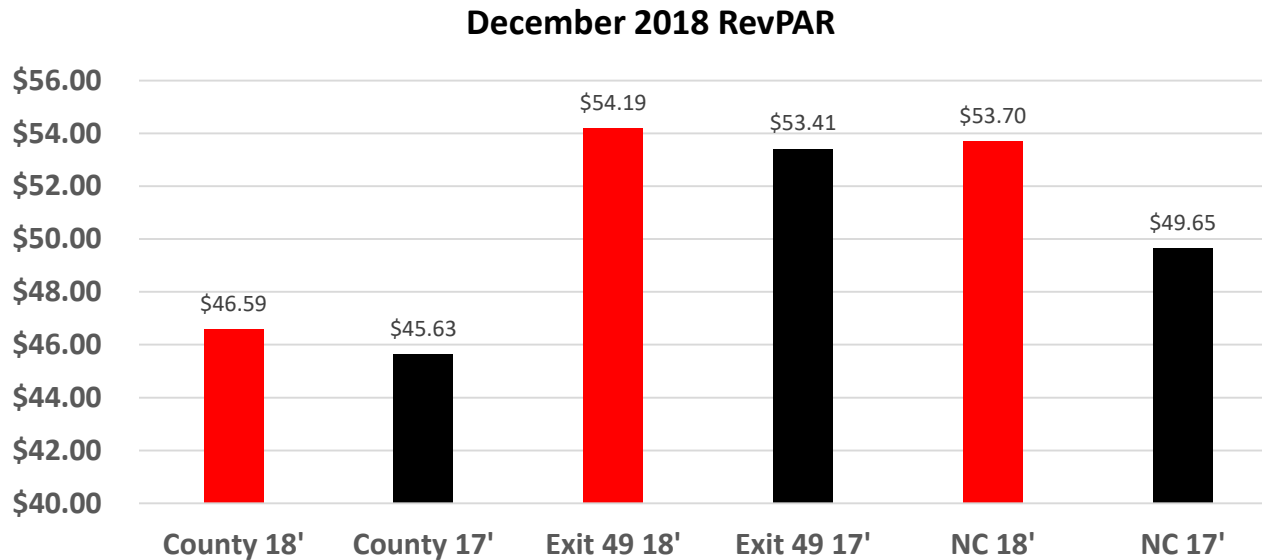

December 2018 RevPAR

SOURCE: STR, INC. REPLICATION OR OTHER RE-USE OF THIS DATA WITHOUT THE EXPRESS WRITTEN PERMISSION OF STR IS STRICTLY PROHIBITED.