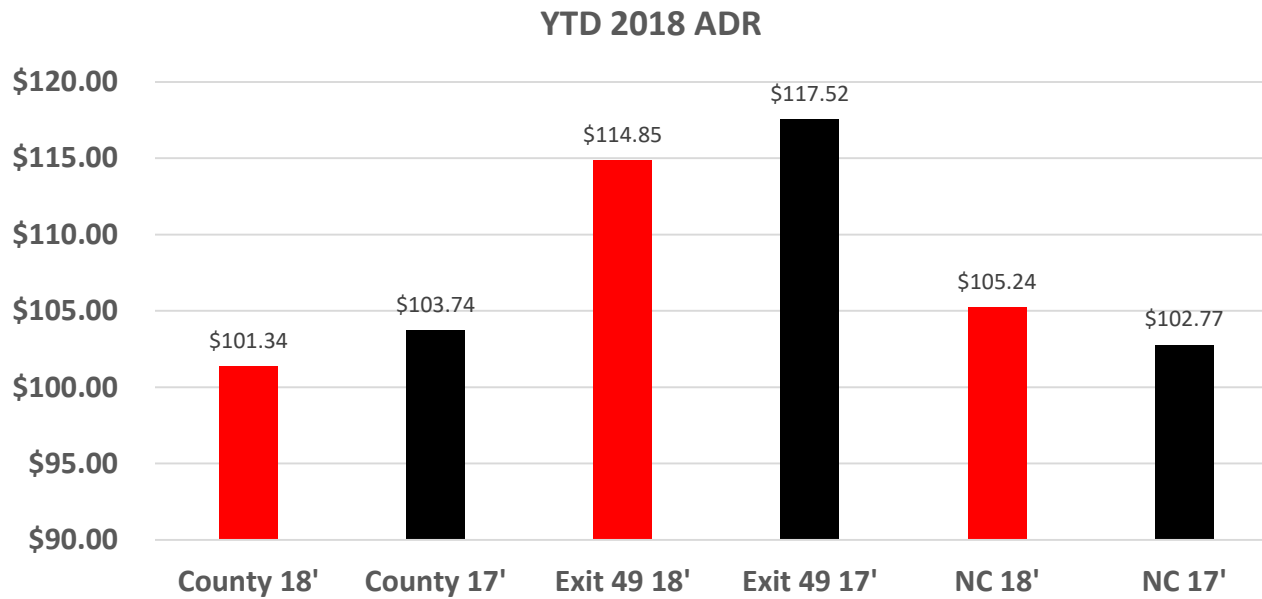

December 2018 ADR

December 2018 ADR

SOURCE: STR, INC. REPUBLICATION OR OTHER RE-USE OF THIS DATA WITHOUT THE EXPRESS WRITTEN PERMISSION OF STR IS STRICTLY PROHIBITED.

YTD 2018 ADR

SOURCE: STR, INC. REPUBLICATION OR OTHER RE-USE OF THIS DATA WITHOUT THE EXPRESS WRITTEN PERMISSION OF STR IS STRICTLY PROHIBITED.