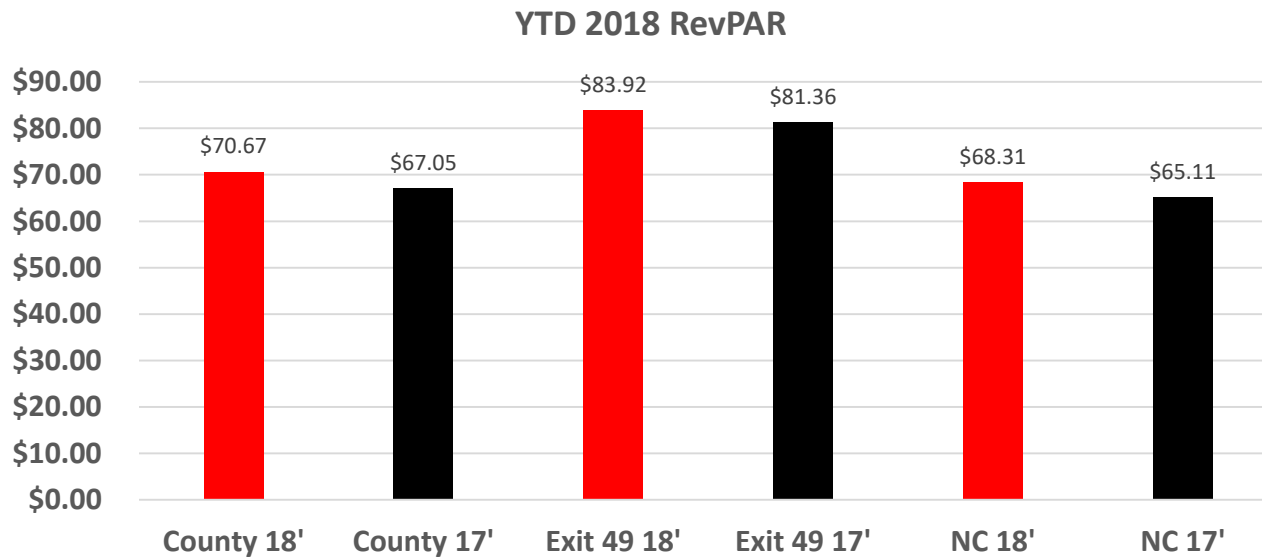

YTD 2018 RevPAR

SOURCE: STR, INC. REPLICATION OR OTHER RE-USE OF THIS DATA WITHOUT THE EXPRESS WRITTEN PERMISSION OF STR IS STRICTLY PROHIBITED.